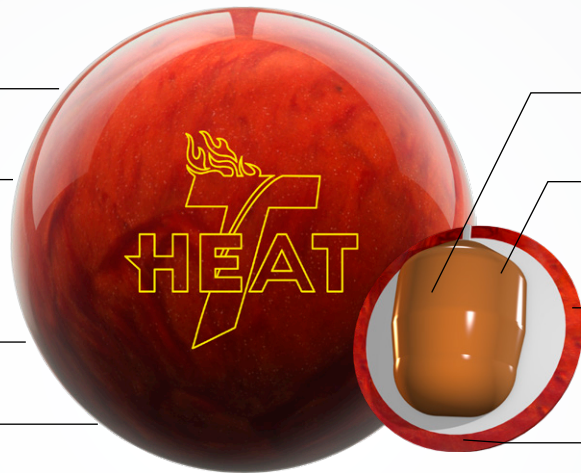

Coverstock

QR-7 Pearl

Finish

500/1000 Abralon® Polished
w/ P.H. Factory Finish Polish

Lane Condition

Medium To Light Oil

Color

Lava Sparkle

Weights

12-16#

Core

Modified Tri-Core

Core Type

Symmetric

RG / Diff

16# 2.51/.033