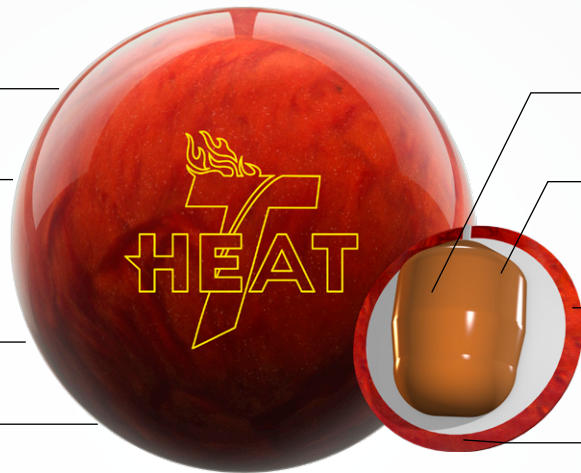

DRILLED

UNDRILLED

Coverstock

QR-7 Pearl

Finish

500/1000 Abralon® Polished
w/ P.H. Factory Finish Polish

Lane Condition

Medium To Light Oil

Color

Lava Sparkle

Weights

12-16#

MID PERFORMANCE

Core

Modified Tri-Core

Core Type