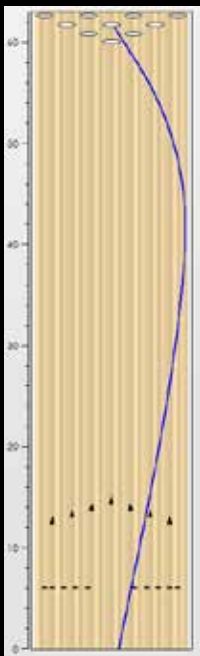

JOIN THE LEGION

LEGION

COLOR RED/BLACK/YELLOW

REACTION SKID/FLIP

FINISH 500/1000 ABRALON® POLISHED W/ POWERHOUSE FACTORY™ FINISH

COVERSTOCK MR-6 HYBRID

CORE LT-2

BEST LANE CONDITION MEDIUM OIL

WEIGHT 12 - 16 LBS.

RG 16# 2.51 15# 2.50 14# 2.51 13# 2.53 12# 2.60

DIFF. 16# .040 15# .046 14# .048 13# .055 12# .039

RECOMMENDED CLEANER POWERHOUSE™ ENERGIZER BALL CLEANER

WWW.TRACKBOWLING.COM
1813 WEST 7TH ST. HOPKINSVILLE, KY 42241-0746
1.800.837.1106